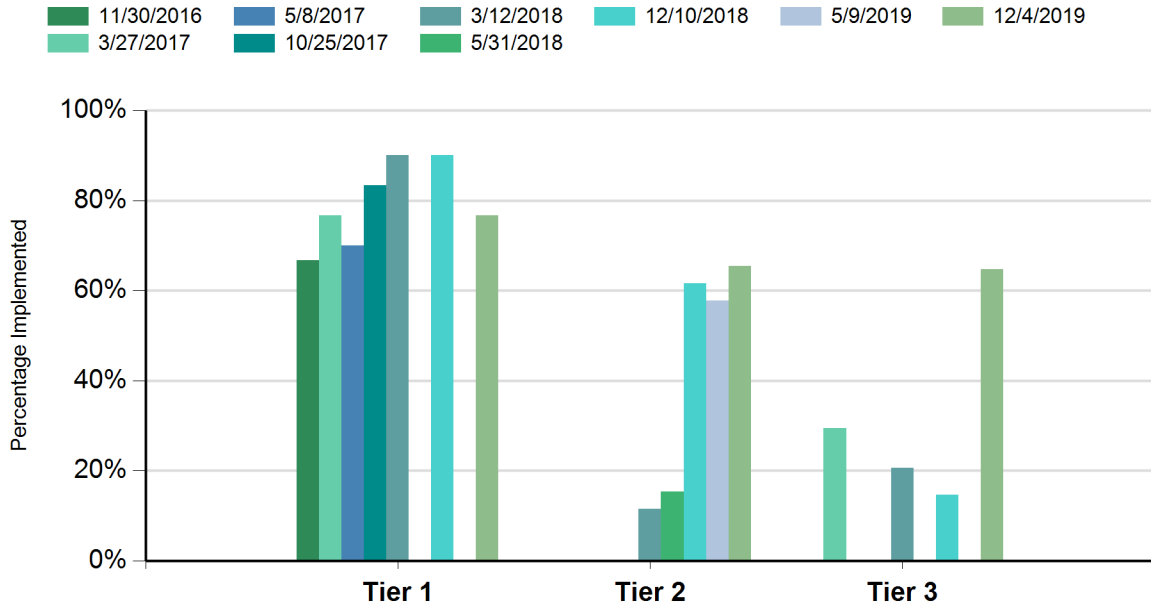

Fruitport High School
Fruitport, Michigan

School-Wide PBIS (SWPBIS) Tiered Fidelity Inventory
Fruitport High School
11/30/2016 - 12/4/2019

Date Completed	Tier 1	Tier 2	Tier 3
11/30/2016	67%	0%	0%
3/27/2017	77%	0%	29%
5/8/2017	70%	0%	0%
10/25/2017	83%	0%	0%
3/12/2018	90%	12%	21%
5/31/2018	0%	15%	0%
12/10/2018	90%	62%	15%
5/9/2019	0%	58%	0%
12/4/2019	77%	65%	65%